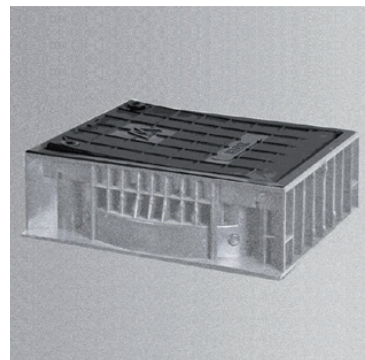

EBCO Below Ground Boundary Box Unsealed Rigid Gunmetal Base Manifold

3/4" BSP Female Connections Class 2.R.C

12 Bar pressure rating Grade C load bearing (where applicable)

Hinged

Part Code	Connections	Shut Off	Manifold Style	Height	Lid*
MBB0040	3/4" Female	Screwdown Crutch	Base / 3/4" Gunmetal	670mm	-
MBB0060	3/4" Female	Screwdown 1/2" Square	Base / 3/4" Gunmetal	590mm	-
MBB0070	3/4" Female	Screwdown Crutch	Base / 3/4" Gunmetal	565-715mm ¹	SSUH
MBB0080	3/4" Female	Screwdown 5/8" Square	Base / 3/4" Gunmetal	670mm	-
MBB0200	3/4" Female	Screwdown 5/8" Square	Base / 3/4" Gunmetal	460mm	-