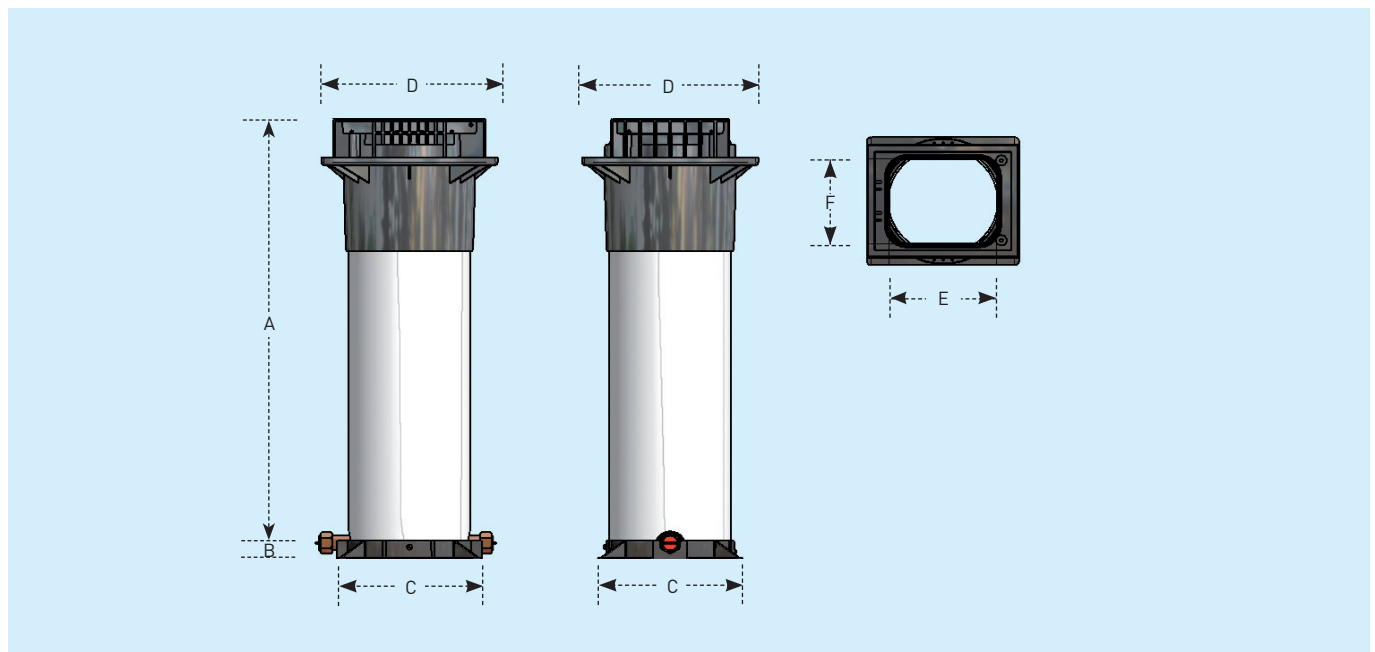

* Lid marked 'WATER'

¹ Including surface box height adjustment

Key to Table Acronyms

SSUH: Snap Shut / Unsealed / Hinged

Ebco Below Ground Boundary Boxes

3/4" BSP Class 2.R.C

Feature	Specification
Frame and Cover	Universal 3° tilt. Rectangular frame and lid. Unsealed, hinged with snap shut lid. 150mm of final height adjustment. Glass Filled Polypropylene. Grade C load bearing according to WIS 4-37- 01. Available without surface box
Guard Tube Material	PVC
Guard Tube Profile / Thickness	Cylindrical with 200 mm diameter / 4 mm
Height Adjustment (apr.)	460mm to 870mm (inc. surface box height adjustment)
Frost Protection	As standard in accordance with WIS 4-37-01
Water Tightness	Non-watertight
Shut Off Device	Screwdown with 1/2" or 5/8" AF square head or screwdown with crutch head
Non Return Valve	In accordance with WIS 5-11-01
Manifold	Base style; 3/4" Gunmetal
Meter Connection	1 1/2" BSP concentric meters up to Qn 2.5 m ³ /hr
Head Loss	< 3 metres @ 25 l/min flowrate with meter
Inlet	3/4" BSP female
Outlet	3/4" BSP female
Blanking Plugs	Acetal Full Flow ¹ (standard), Gunmetal Full Flow ² (optional), Acetal Trickle Flow ³ (optional), Acetal No Flow ³ (optional). ¹ 27/28mm tapered A/F hexagonal upstand. ² 24mm A/F hexagonal upstand. ³ 28mm A/F hexagonal upstand
Product Weight (approx.)	3.9kg to 6.0kg
Pallet Quantity	30 per pallet (MBB0070: 16 per pallet)
Tools	APC00598: Lid pluck tool BOP77011: 27mm socket for meter plug and NRV BOP77008: Short T bar 400mm long BOP77009: T bar extension 500mm long