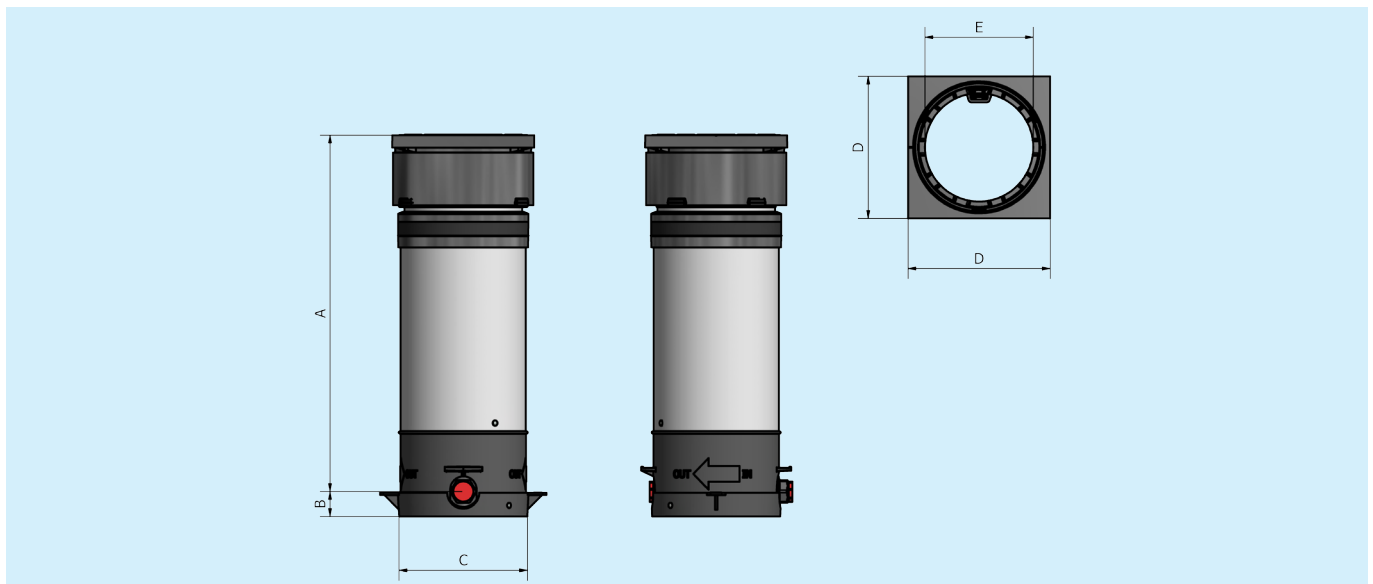

EBCO Below Ground Boundary Box Sealed Telescopic Plastic Raised Manifold

**3/4" BSP Female
Class 1.S.C**

12 Bar pressure rating Grade C load bearing

Part Code	Connections	Shut Off	Manifold Style	Height	Lid*
MBR1125	3/4" BSP Female	1/4 Turn	Raised/Plastic	568-878 mm	TPSS

* Lid marked 'WATER'

Key to Table Acronyms

TPSS: Tilt / Pluck / Swivel / Square

EBCO Below Ground Boundary Box

3/4" BSP Female Class 1.S.C

Feature	Specification
Frame and Cover	TPSS lid: Universal 8° tilt. Pluck lid with Square swivel plate. Lid tether as standard. 50mm of final height adjustment. Glass Filled Polypropylene, Grade C load bearing according to WIS 4-37-01
Guard Tube Material	PVC
Guard Tube Profile	Round with 188/200mm diameter / 4mm thick
Height Adjustment (approx.)	568mm -878mm (inc surface box height adjustment and 25mm guard tube overlap)
Frost Protection	As standard in accordance with WIS 4-37-01
Water Tightness	Sealed - Class 1.S.C
Shut Off Device	1/4 turn Spherical valve with Fan-head and Key
Non Return Valve	In accordance with BS EN 13959 Family E Type B (WIS 5-11-01)
Manifold	Raised style in Plastic (Acetal Co-Polymer)
Meter Connection	1 1/2" BSP concentric meters to BS EN ISO 4064 Q3 4.0 (Qn 2.5)
Head Loss	< 3 metres @ 25 l/min flow rate with meter in accordance with WIS 4.37.01
Inlet	3/4" BSP Female to EN 10226 (Acetal Co-Polymer)
Outlet	3/4" BSP Female to EN 10226 (Acetal Co-Polymer)
Blanking Plugs	Full Flow (standard), Trickle Flow (optional), No Flow (optional) all in Acetal. 27/28 mm tapered A/F hexagonal upstand
Pallet Quantity	40 per pallet
Tools	NRV: FTK003 25mm/5/8W Socket x 5/8SQ BOP00618 1/2" Square tee bar Meter Cap: BOP77011: 27mm socket for meter plug BOP77008: Short T bar 400mm long BOP77009: T bar extension 500mm long