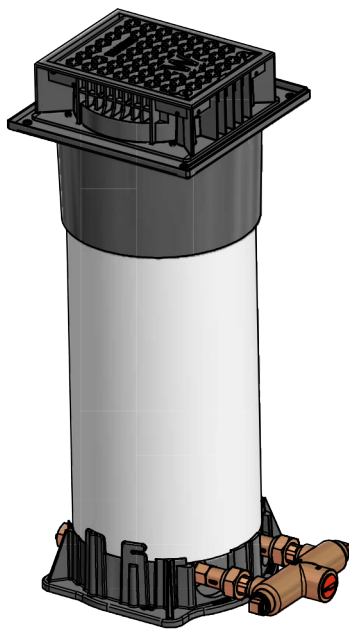

EBCO Below Ground Boundary Box Unsealed Rigid Gunmetal Base Manifold

Single In 1" BSP Female, Twin Out 3/4" BSP Female
Connections Class 2.R.C

16 Bar pressure rating Grade C load bearing

Hinged

Part Code	Connections	Shut Off	Manifold Style	Height	Lid*
MBB0920SB	1" Female Inlet 3/4 Twin Outlets	1/4 Turn	Base Gunmetal 3/4	712-835mm	SSUH
MBB0920	1" Female Inlet 3/4 Twin Outlets	1/4 Turn	Base Gunmetal 3/4	670mm	No Surface Box

* Lid marked "Water"

Key to Table Acronyms

SSUH: Snap / Shut / Unsealed / Hinged

EBCO Below Ground Boundary Box Unsealed Rigid Gunmetal Base Manifold

Feature	Specification
Frame and Cover	Universal 4° tilt. Rectangular frame and lid. Sealed or unsealed, hinged with snap shut lid. 150mm of final height adjustment. Glass Filled Polypropylene, Grade C load bearing according to WIS 4-37-01 Available without surface box
Guard Tube Material	PVC
Guard Tube Profile	Cylindrical with 250mm diameter / 6mm
Height Adjust (approx)	712/862mm (inc surface box height adjustment)
Frost Protection	As standard in accordance with WIS 4-37-01
Water Tightness	Non-watertight
Shut Off Device	1/4 Turn with fan head
Non Return Valve	In accordance with WIS 5-11-01
Manifold	Base style 3/4" Gynmetal
Meter Connection	1 1/2 BSP concentric meters up to Qn 2.5m ³ /hr
Head Loss	< 3 meters @ 25 l/min flowrate with meter
Inlet	Single 1" BSP Female
Outlet	Twin 3/4 BSP Female
Blank Plugs	1 1/2" meter housing dust cap
Product Weight (approx)	10kg
Pallet Quantity (approx)	15 per pallet
Tools	BOP77011: 27mm socket for meter plug BOP77008: Short T bar 400mm long BOP77009: T bar extension 500mm long WMB327: Key for meter plug & NVR

Box	A	B	C	D	E	F	G
MBB0920SB	712/862mm	43mm	290mm	401mm	290mm	178mm	145mm
MBB0920	670mm	43mm	290mm	401mm	N/A	N/A	N/A

TALIS UK

Brackla Industrial Estate
Bridgend, Wales CF31 2AX
United Kingdom

Phone: +44 (0)845 077 9797