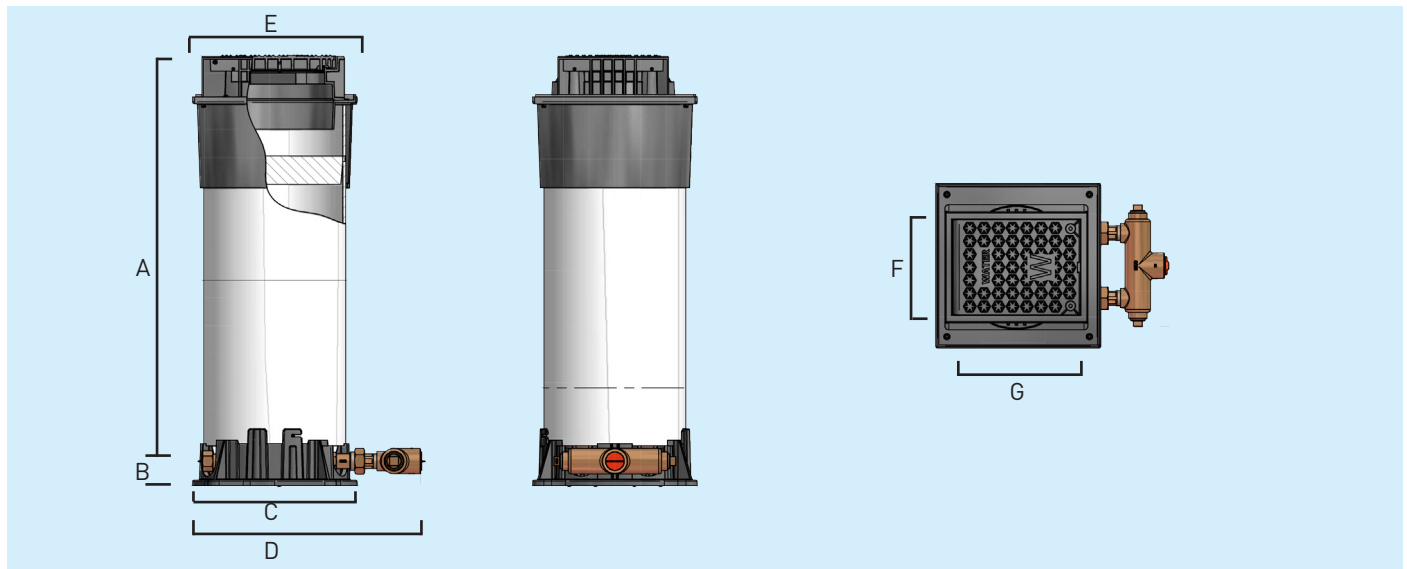

EBCO Below Ground Boundary Box Unsealed Rigid Gunmetal Base Manifold

Single In 1" BSP Female, Twin Out 3/4" BSP Female
Connections Class 2.R.C

16 Bar pressure rating Grade C load bearing

Hinged

Part Code	Connections	Shut Off	Manifold Style	Height	Lid*
MBB0920SB	1" Female Inlet 3/4 Twin Outlets	1/4 Turn	Base Gunmetal 3/4	712-835mm	SSUH
MBB0920	1" Female Inlet 3/4 Twin Outlets	1/4 Turn	Base Gunmetal 3/4	670mm	No Surface Box

* Lid marked "Water"

Key to Table Acronyms

SSUH: Snap / Shut / Unsealed / Hinged

EBCO Below Ground Boundary Box Unsealed Rigid Gunmetal Base Manifold

Feature	Specification
Frame and Cover	Universal 4° tilt. Rectangular frame and lid. Sealed or unsealed, hinged with snap shut lid. 150mm of final height adjustment. Glass Filled Polypropylene, Grade C load bearing according to WIS 4-37-01 Available without surface box
Guard Tube Material	PVC
Guard Tube Profile	Cylindrical with 250mm diameter / 6mm
Height Adjust (approx)	712/862mm (inc surface box height adjustment)
Frost Protection	As standard in accordance with WIS 4-37-01
Water Tightness	Non-watertight
Shut Off Device	1/4 Turn with fan head
Non Return Valve	In accordance with WIS 5-11-01
Manifold	Base style 3/4" Gynmetal
Meter Connection	1 1/2 BSP concentric meters up to Qn 2.5m ³ /hr
Head Loss	< 3 meters @ 25 l/min flowrate with meter
Inlet	Single 1" BSP Female
Outlet	Twin 3/4 BSP Female
Blank Plugs	1 1/2" meter housing dust cap
Product Weight (approx)	10kg
Pallet Quantity (approx)	15 per pallet
Tools	BOP77011: 27mm socket for meter plug BOP77008: Short T bar 400mm long BOP77009: T bar extension 500mm long WMB327: Key for meter plug & NVR

Box	A	B	C	D	E	F	G
MBB0920SB	712/862mm	43mm	290mm	401mm	290mm	178mm	145mm
MBB0920	670mm	43mm	290mm	401mm	N/A	N/A	N/A

TALIS UK

Brackla Industrial Estate
Bridgend, Wales CF31 2AX
United Kingdom

Phone: +44 (0)845 077 9797