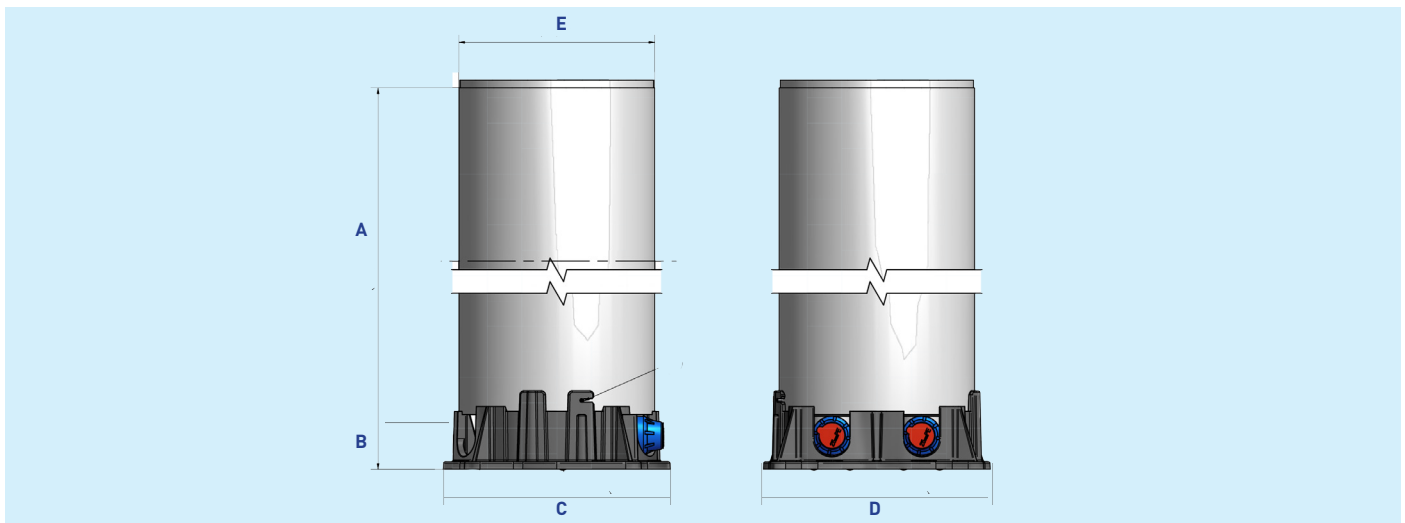

EBCO Below Ground Boundary Box Unsealed Plastic Base Manifold

Twin in 25mm B Pushfit twin out 25mm B Pushfit
Connections Class 2.R

16 Bar pressure rating Grade C load bearing

| Part Code | Connections | Shut Off | Manifold Style | Height |
|------------|----------------|--------------------|-------------------|--------|
| MBB0930CWC | 25mm B Pushfit | 1/4 Turn Clockwise | Base Plastic 3/4" | 670mm |
| MBB0931CWC | 25mm B Pushfit | 1/4 Turn Clockwise | Base Plastic 3/4" | 780mm |

EBCO Below Ground Boundary Box

Unsealed Plastic Base Manifold

| Feature | Specification |
|---------------------|---|
| Guard Tube Material | PVC |
| Guard Tube Profile | Cylindrical with 250mm diameter / 6mm |
| Frost Protection | As standard in accordance with WIS 4-37-01 |
| Water Tightness | Non-watertight |
| Shut Off Device | 1/4 Turn with fan head clockwise close |
| Non Return Valve | In accordance with WIS 5-11-01 |
| Manifold | Base style 3/4" Acetal |
| Meter Connection | 1 1/2 BSP concentric meters up to Qn 2.5m3/hr |
| Head Loss | < 3 meters @ 25 l/min flowrate with meter |
| Inlet | Twin 25mm B Pushfit |
| Outlet | Twin 25mm B Pushfit |
| Blank Plugs | 1 1/2" Meter housing dust cap |
| Product Weight | 10Kg |
| Tools | BOP77011: 27mm socket for meter plug and NVR BOP77008: Short T bar 400mm long BOP77009: T bar extension 500mm long FTK003: 5/8 W socket 1/2" drive meterplug & NVR BOP00618: 1/2" drive T bar |

| Box | A | B | C | D | E |
|-------------------|-------|------|-------|-------|-------|
| EBCO - MBB0930CWC | 627mm | 43mm | 290mm | 290mm | 250mm |
| EBCO - MBB0931CWC | 627mm | 43mm | 290mm | 290mm | 250mm |